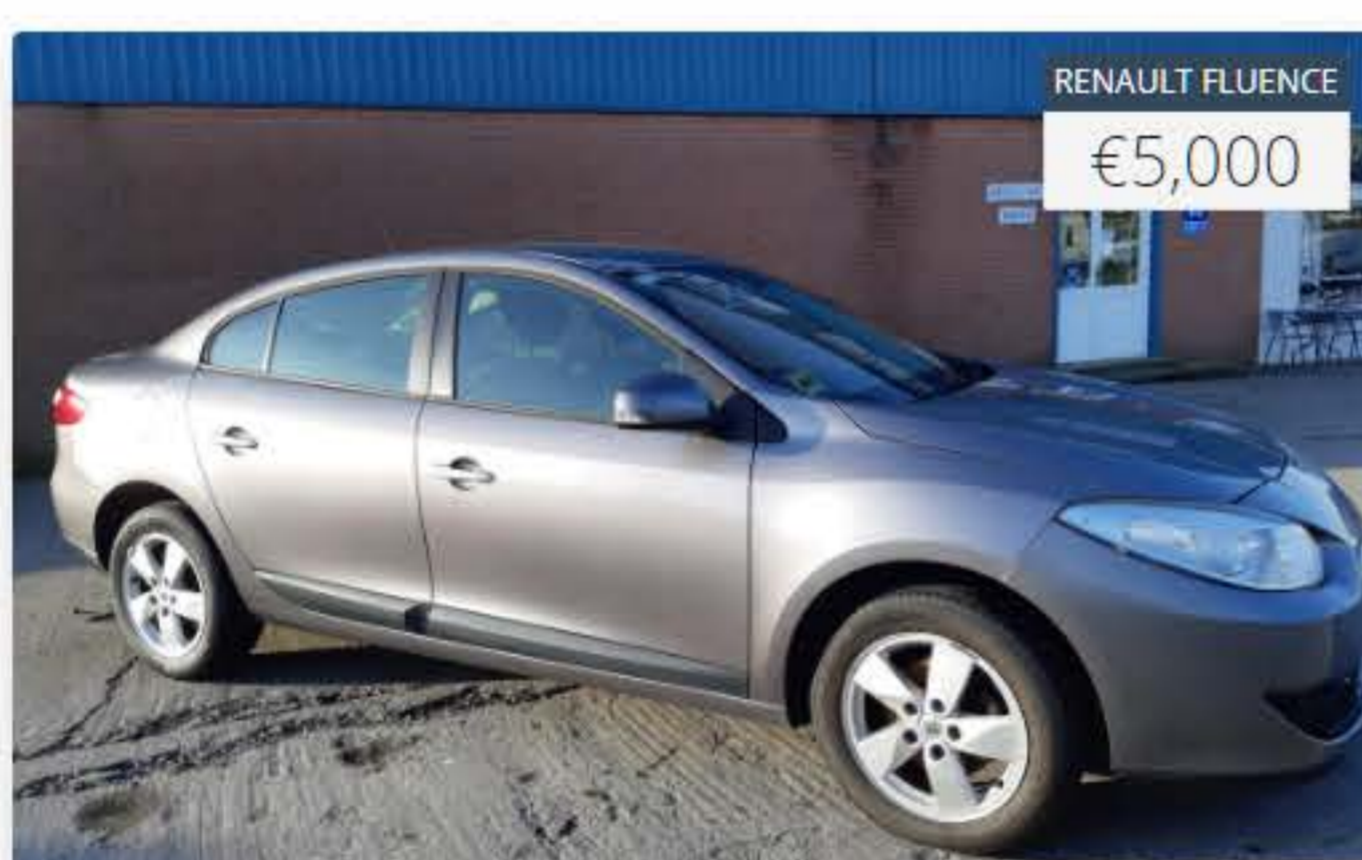

Make/Model	Renault
Model	Fluence
Year	2011
Mileage	199,000kms
Fuel Type	Diesel
Transmission	Manual

FIND OUT MORE