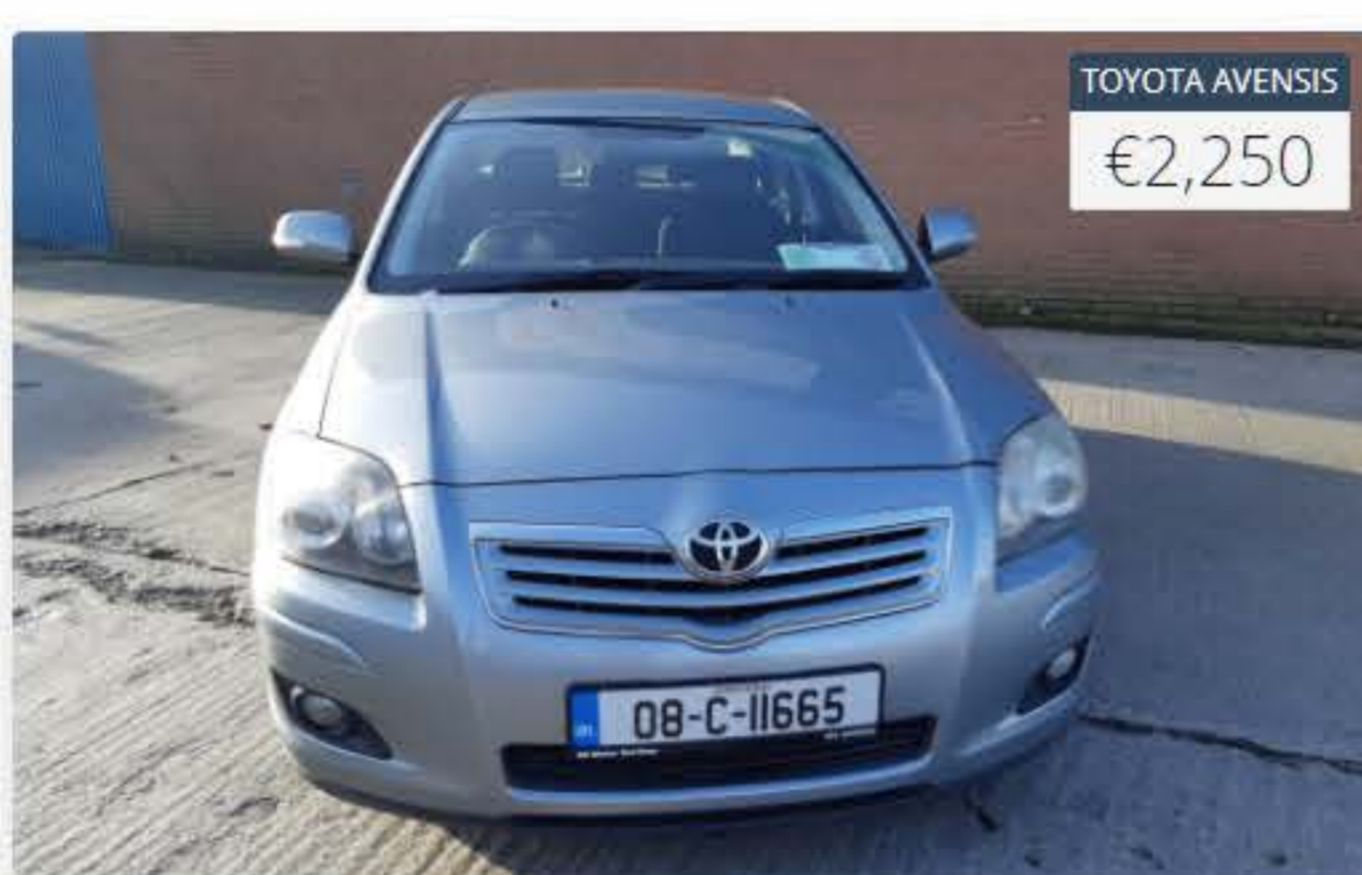

Make/Model	<b>Audi</b>
Model	<b>A3</b>
Year	<b>2006</b>
Mileage	<b>197,100kms</b>
Fuel Type	<b>Diesel</b>
Transmission	<b>Manual</b>

FIND OUT MORE

Make/Model	<b>BMW</b>
Model	<b>320D</b>
Year	<b>2008</b>
Mileage	<b>196,000kms</b>
Fuel Type	<b>Diesel</b>
Transmission	<b>Manual</b>

FIND OUT MORE

Make/Model	<b>Citroen</b>
Model	<b>Berlingo</b>
Year	<b>2013</b>
Mileage	<b>172,000 kms</b>
Fuel Type	<b>Diesel</b>
Transmission	<b>Manual</b>

FIND OUT MORE

Make/Model	<b>Toyota</b>
Model	<b>Avensis</b>
Year	<b>2008</b>
Mileage	<b>255,000kms</b>
Fuel Type	<b>Petrol</b>
Transmission	<b>Manual</b>